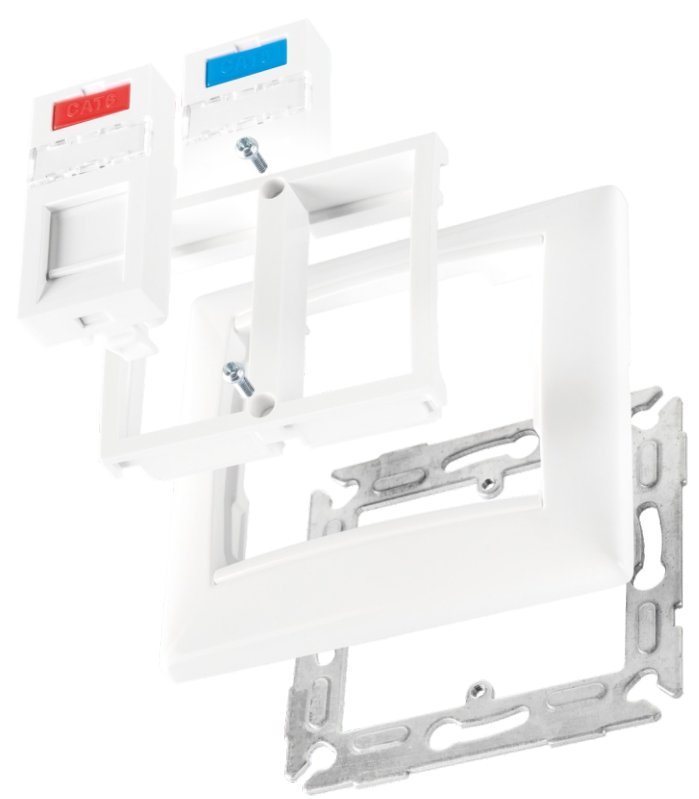

NMC-PV2MH-WW

Valena 2
22,5x45

NIKOMAX c
Mosaic

Keystone

Mosaic 45 22,5
NIKOMAX NMC-PV2MH-WW
Mosaic

keystone

- 60

* Mosaic 22,5 45

Valena

	1
	1
	2
	2

	NMC-PV2MH-WW		
	2		
	UL94V-0		
	72 72 12		
	:		
	1		
	-40 to +70 ° C.	0 to +50 ° C.	-10 to +60 ° C
	-		
	Mosaic 45x22,5		

	, 3	,	-		,	
NMC-PV2MH-WW						

Mosaic 22,5x45 , 1 : NMC-PM1P-PH-WT