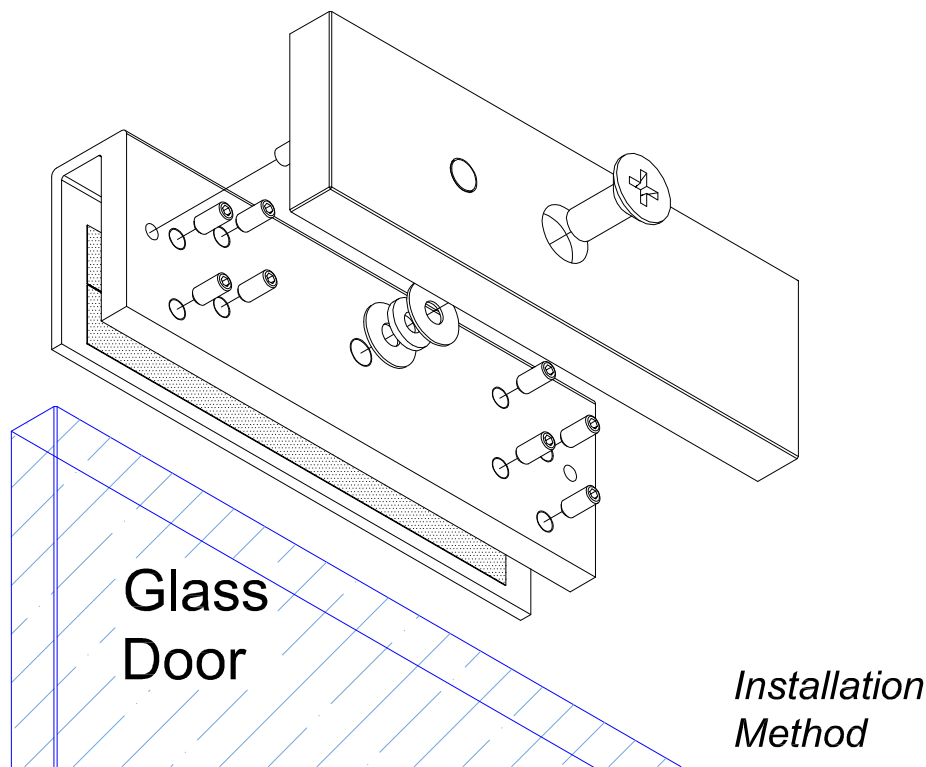

EM1200 - U1 Bracket (Glass Door Application)

SECURITY . QUALITY . RELIABILITY