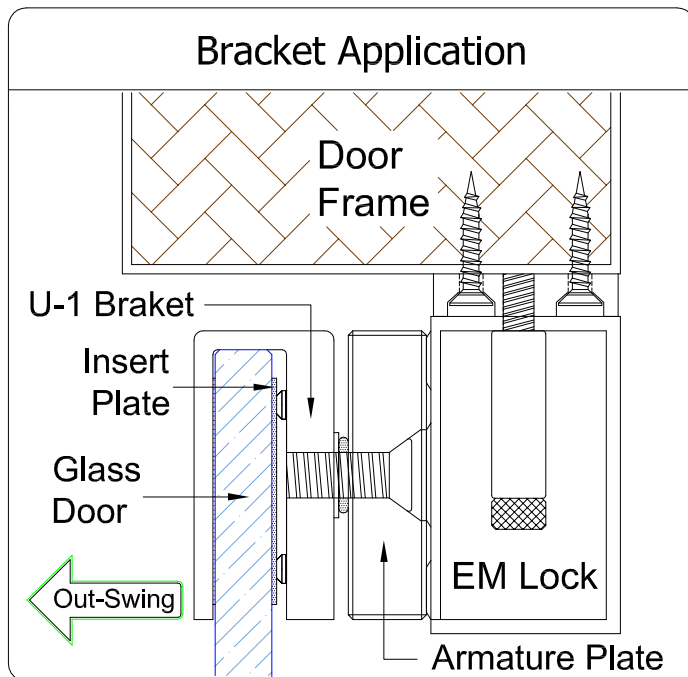

EM1200 - U1 Bracket (Glass Door Application)

SECURITY . QUALITY . RELIABILITY