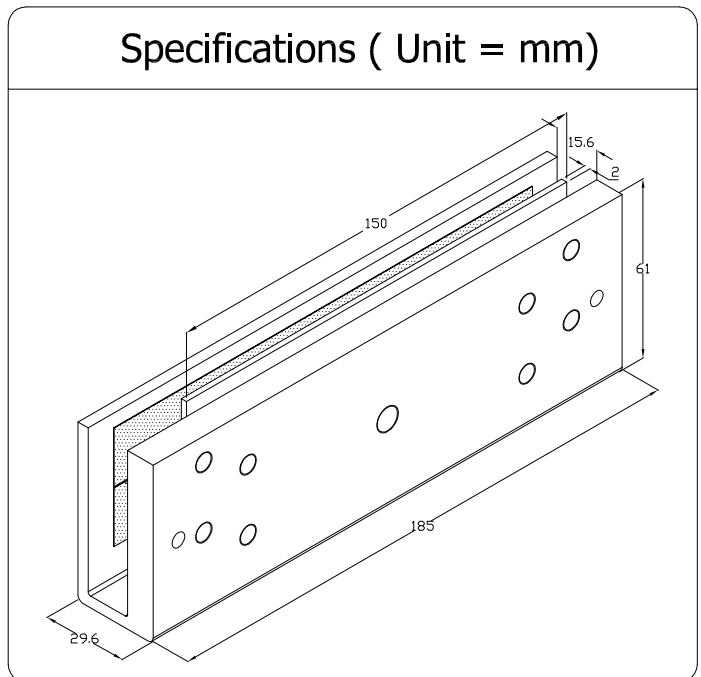

EM1200 - U1 Bracket (Glass Door Application)

SECURITY . QUALITY . RELIABILITY